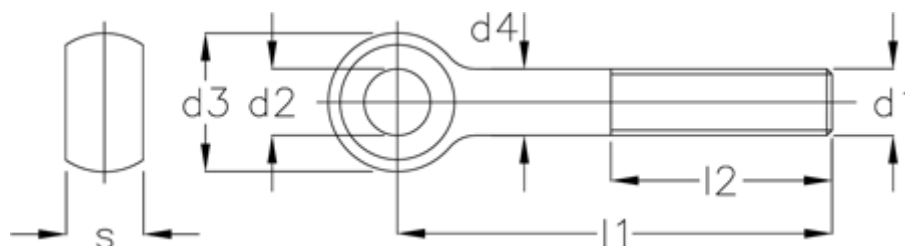

Article number: 20444M16130NI

Description: E+G Eye screw  
DIN 444-M16-130-NI

Note: Stainless steel AISI 303

## Measures

$d1 = M16$

$d2 = 16$

$d3 = 32$

$d4 = 16$

$l1 = 130$

$l2 = 50$

$s = 17$